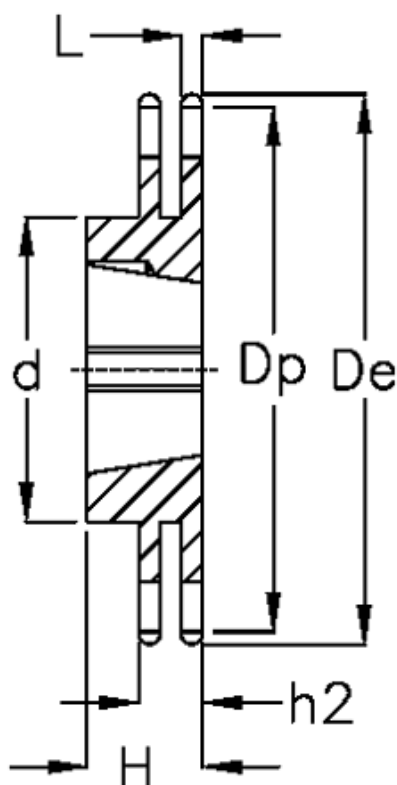

Article number: 616032008057

Description: Taperbored sprocket 16 B-2 Z=57 duplex
for bushing 3525

Measures

C = 2.5

d = 175

De = 474

Dp = 461.07

For bush = 3525

For chain size = 1" x 17,02 mm

For chain type = 16 B-2

H = 65

h2 = 47.7

Material = Støbejern

Number of teeth = 57